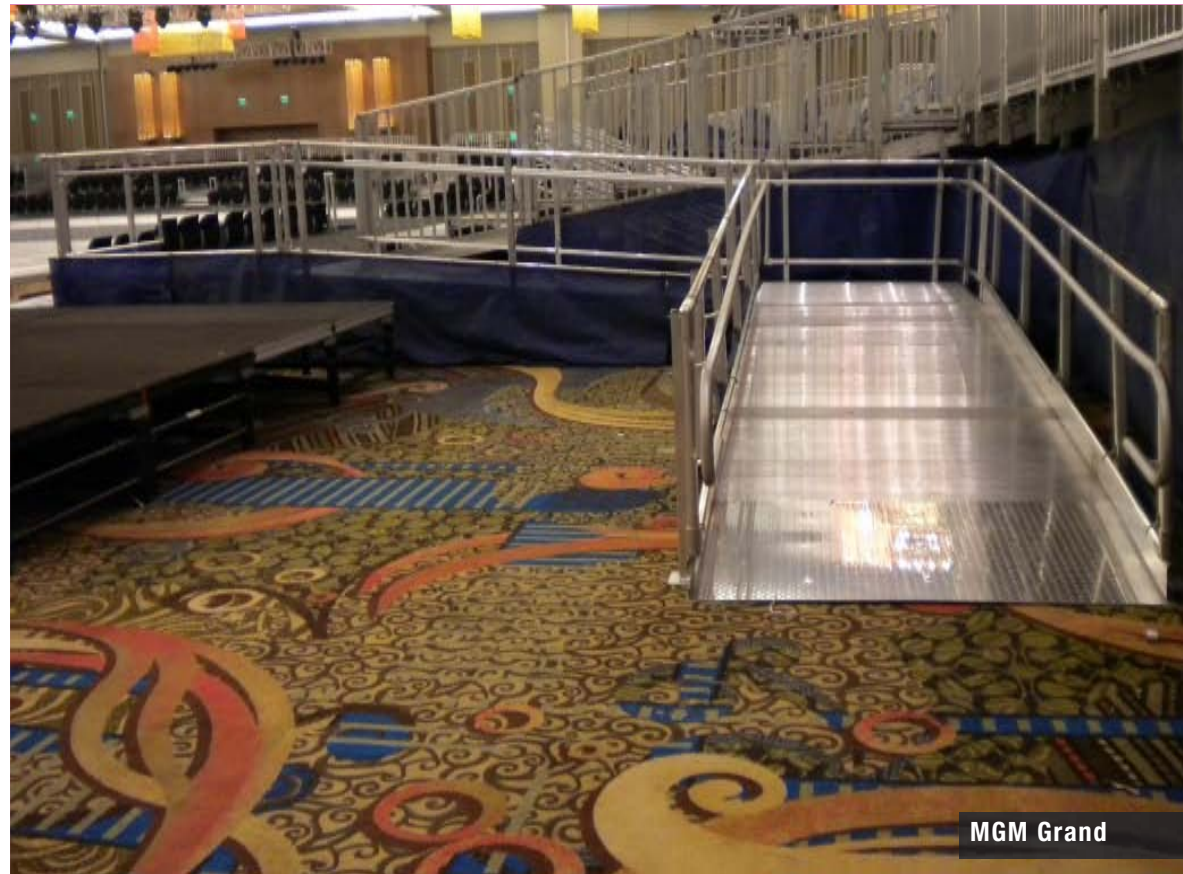

Winstar Casino

MGM Grand