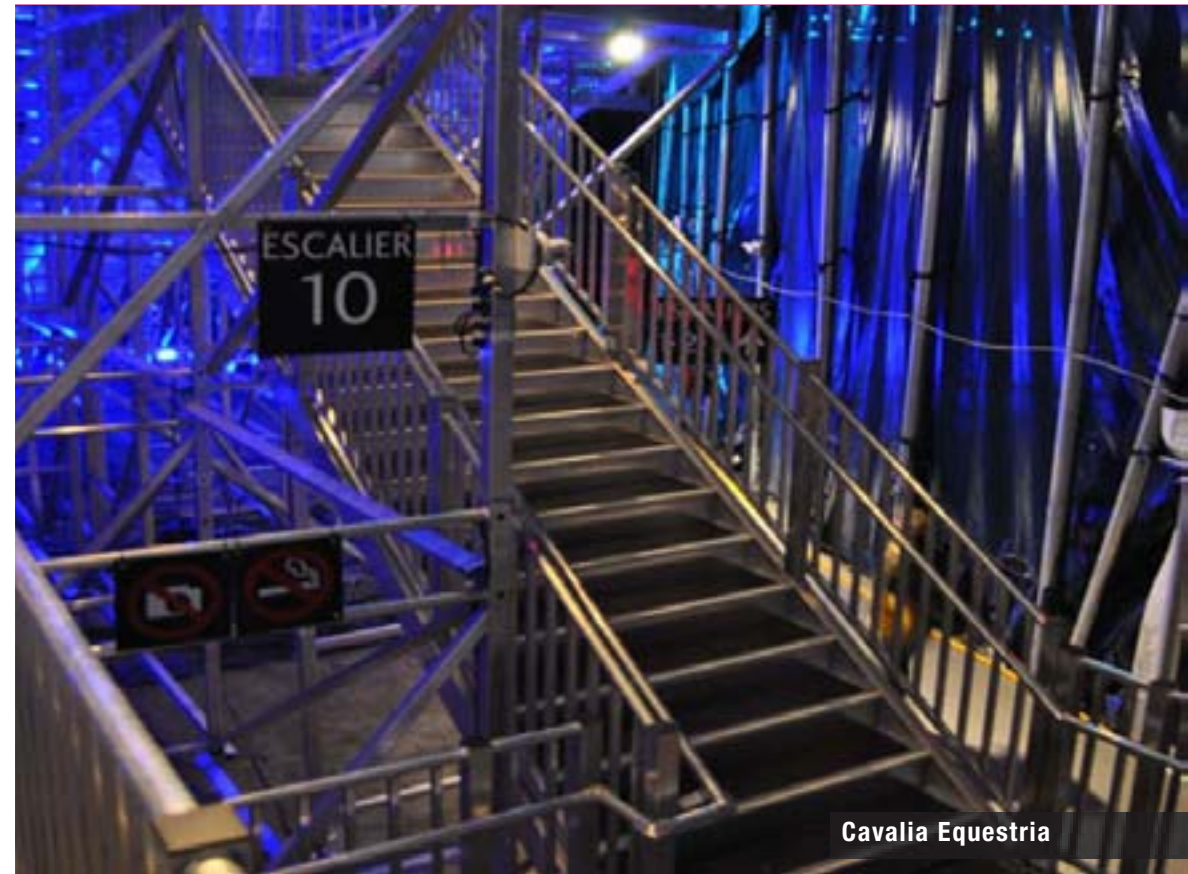

[www.SeatingSolutions.com](http://www.SeatingSolutions.com)  
631.845.0449

Winstar Casino

Pier 94, NYC

Pimlico Racetrack- Preakness

Cavalía Equestria

Kentucky Derby

NYC Marathon

Equestria

### Vomitories

Railed staircases allowing guests entry/exit through the stand via the rear or under-stand crosswalk

### Under-stand Crosswalks

Due to the modularity, our Ultimate system is designed to allow guest passage underneath the stand