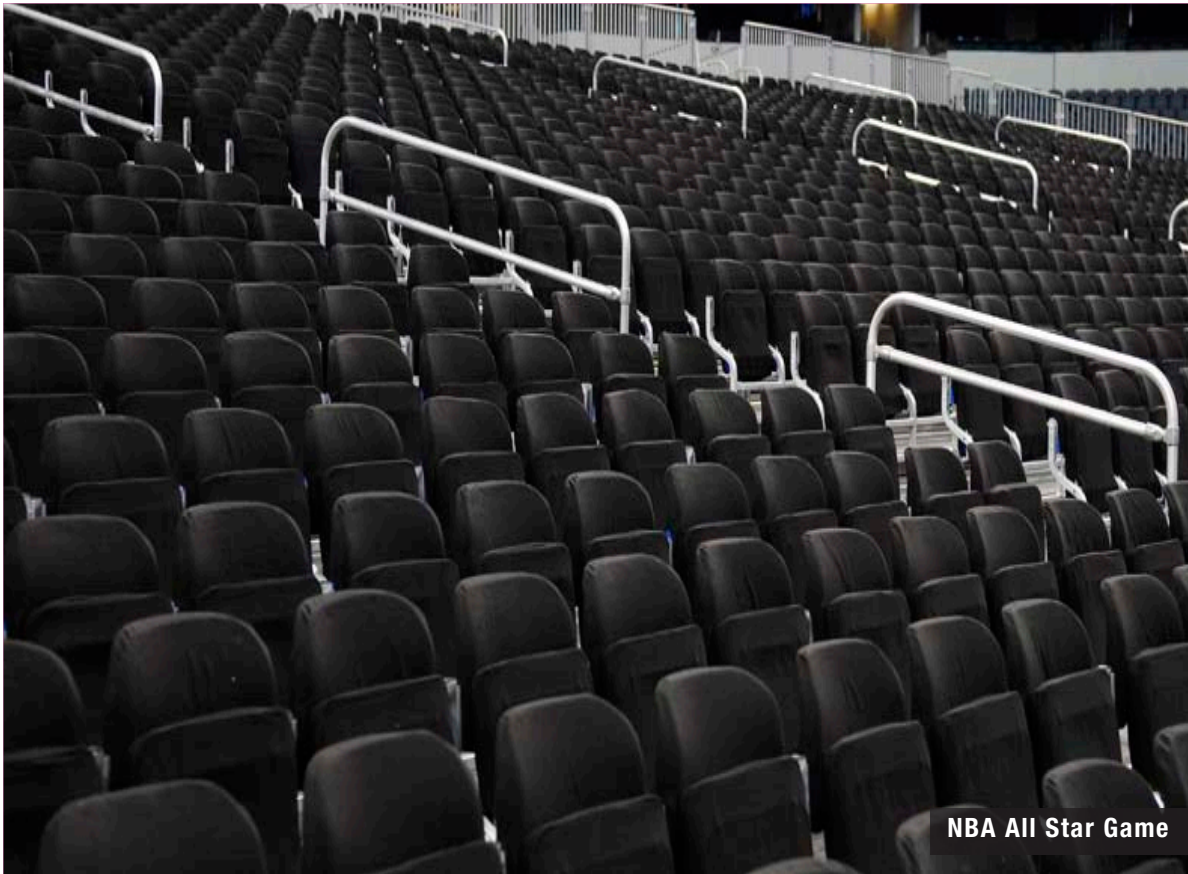

Lincoln Center, NYC

NBA All Star Game