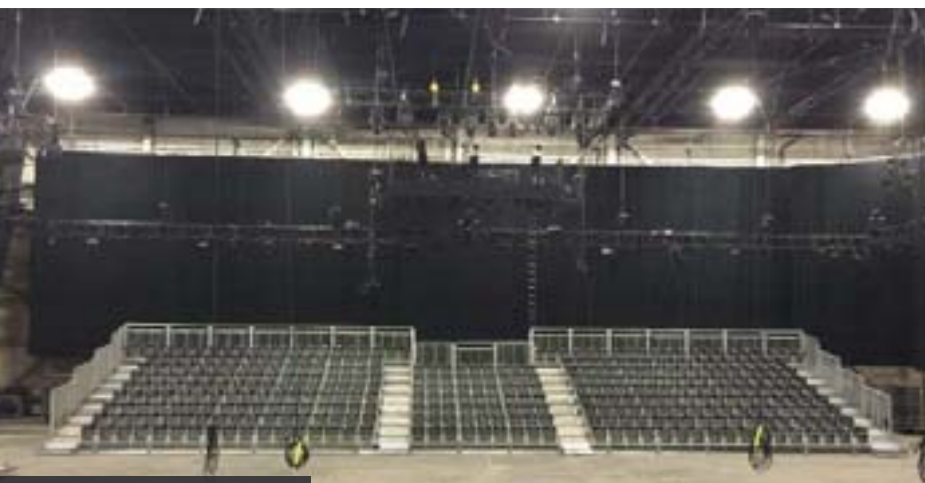

Yonkers Raceway

America's Got Talent

OUR ULTIMATE FLIP UP SYSTEM IS KNOWN THROUGHOUT THE EVENTS INDUSTRY AS THE MOST INNOVATIVE SEATING SYSTEM.

The modular design of the system allows our design team to maximize the amount of seats in a given space by using a single leg seat on a 30" tread deck. This system is fully safety code compliant with a no climb picket rail package. The Ultimate system can be built around existing obstacles and uneven ground using our all-terrain leveling system.

The understructure of the system is manufactured entirely from lightweight but rigid square tube aluminum and braced together using patented locking systems. With virtually no hardware this system erects and dismantles remarkably quickly.

www.SeatingSolutions.com
631.845.0449