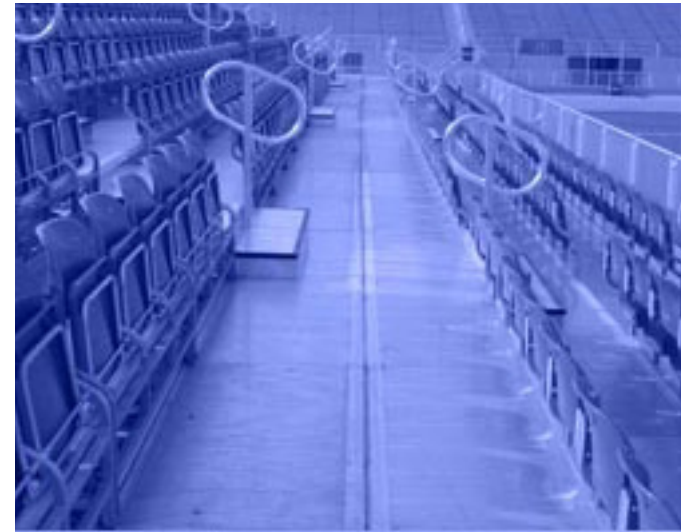

ULTIMATE FLIP UP

www.SeatingSolutions.com
631.845.0449

World Series of Beach Volleyball

Yonkers Raceway

America's Got Talent

OUR ULTIMATE FLIP UP SYSTEM IS KNOWN THROUGHOUT THE EVENTS INDUSTRY AS THE MOST INNOVATIVE SEATING SYSTEM.

The modular design of the system allows our design team to maximize the amount of seats in a given space by using a single leg seat on a 30" tread deck. This system is fully safety code compliant with a no climb picket rail package. The Ultimate system can be built around existing obstacles and uneven ground using our all-terrain leveling system.

The understructure of the system is manufactured entirely from lightweight but rigid square tube aluminum and braced together using patented locking systems. With virtually no hardware this system erects and dismantles remarkably quickly.